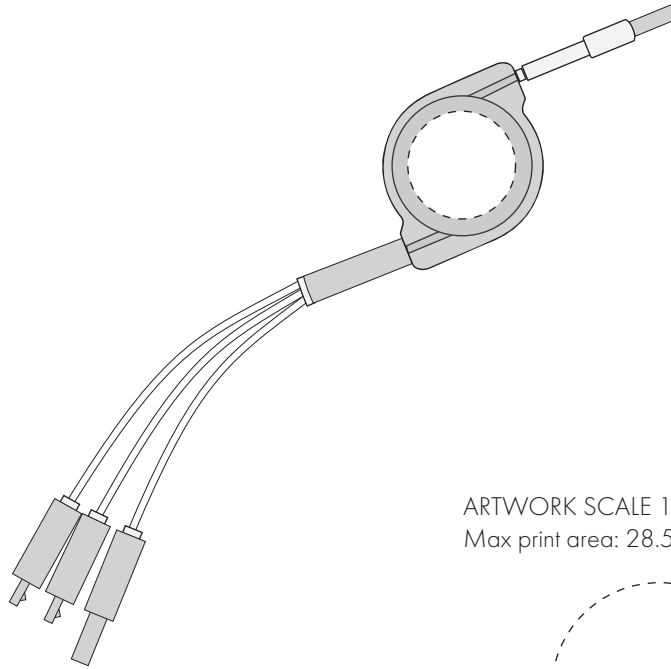

Your Ref:	Quantity:	Product Code: ZP1067
Our Ref:	Version: 1	Product Colour: WHITE

PRINTING CONCERNS:

We stock this item in the following colours

**PANTONE REFERENCE(S)**
 Full Colour Label

ARTWORK SCALE 50%

ARTWORK SCALE 100%

Max print area: 28.5mm Diameter

Product Image for visualisation
- colours may vary

The dashed line is to demonstrate print area and will not appear on your printed item

PLEASE NOTE:

- All colours including print and product are for visual purposes only and should not be regarded as the actual colour of the product and print.
- Some products may vary from batch to batch and may differ from previous orders.
- The colour and texture of a product can also have an effect on the final print colour.
- By approving this order we accept that you understand these terms.